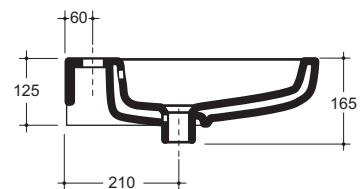

SHOAL 60

Shoal 60, 80

Bench/Wall

Shoal 60

NTH (LILAV60/[W]0)

1TH (LILAV60/[W]1)

3TH (LILAV60/[W]3)

Shoal 80

NTH (LILAV80/[W]0)

1TH (LILAV80/[W]1)

3TH (LILAV80/[W]3)

N. B. - Use [W] in code for wall basin orders only, to include wall fixing bolts

32mm overflow plug and waste not included

Not glazed at rear

(60) 15kg, (80) 18kg

White, Colour*

* (Matt Black, Gloss Black, Orange, Apple Green, Matt Brown, Cement Grey, Red, Cobalt Blue, Lilac and Anthracite available by indent at a 50% premium)

SHOAL 80

SHOAL 60

Note: All dimensions are in millimetres and are subject to normal manufacturing variances. Studio Bagno Pty Ltd reserves the right to vary specifications at any time without notice. **Date created:** 18/04/08. **P:** + 61 2 9316 5588 **F:** + 61 2 9316 4411 **E:** info@studiobagno.com.au **W:** www.studiobagno.com.au