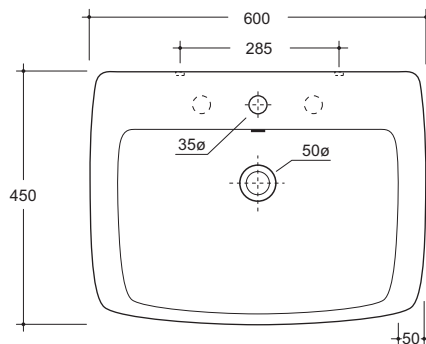

SHOAL 60

Shoal 60, 80

Bench/Wall

Shoal 60

NTH (LILAV60/[W]0)

1TH (LILAV60/[W]1)

3TH (LILAV60/[W]3)

Shoal 80

NTH (LILAV80/[W]0)

1TH (LILAV80/[W]1)

3TH (LILAV80/[W]3)

N. B. - Use [W] in code for wall basin orders only, to include wall fixing bolts

32mm overflow plug and waste not included

Not glazed at rear

(60) 15kg, (80) 18kg

White, Colour*

* (Matt Black, Gloss Black, Orange, Apple Green, Matt Brown, Cement Grey, Red, Cobalt Blue, Lilac and Anthracite available by indent at a 50% premium)

SHOAL 80

SHOAL 60

Note: All dimensions are in millimetres and are subject to normal manufacturing variances. Studio Bagno Pty Ltd reserves the right to vary specifications at any time without notice. **Date created:** 18/04/08. **P:** + 61 2 9316 5588 **F:** + 61 2 9316 4411 **E:** info@studiobagno.com.au **W:** www.studiobagno.com.au