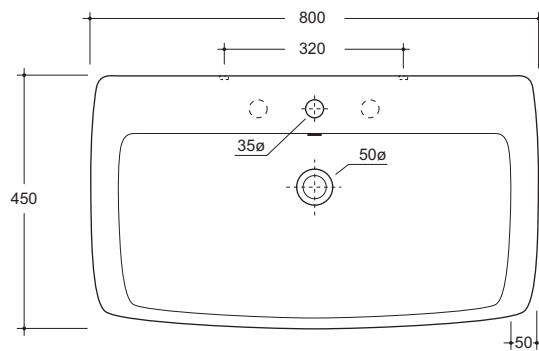

SHOAL 60

Shoal 60, 80

Bench/Wall

Shoal 60

NTH (LILAV60/[W]0)

1TH (LILAV60/[W]1)

3TH (LILAV60/[W]3)

Shoal 80

NTH (LILAV80/[W]0)

1TH (LILAV80/[W]1)

3TH (LILAV80/[W]3)

N. B. - Use [W] in code for wall basin orders only, to include wall fixing bolts

32mm overflow plug and waste not included

Not glazed at rear

(60) 15kg, (80) 18kg

White, Colour*

* (Matt Black, Gloss Black, Orange, Apple Green, Matt Brown, Cement Grey, Red, Cobalt Blue, Lilac and Anthracite available by indent at a 50% premium)

SHOAL 80

SHOAL 60

Note: All dimensions are in millimetres and are subject to normal manufacturing variances. Studio Bagno Pty Ltd reserves the right to vary specifications at any time without notice. **Date created:** 18/04/08. **P:** + 61 2 9316 5588 **F:** + 61 2 9316 4411 **E:** info@studiobagno.com.au **W:** www.studiobagno.com.au