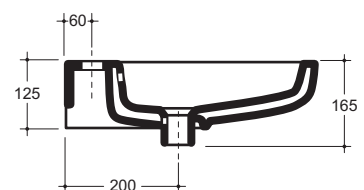

SHOAL 60

Shoal 60, 80

Bench/Wall

Shoal 60

NTH (LILAV60/[W]0)

1TH (LILAV60/[W]1)

3TH (LILAV60/[W]3)

Shoal 80

NTH (LILAV80/[W]0)

1TH (LILAV80/[W]1)

3TH (LILAV80/[W]3)

N. B. - Use [W] in code for wall basin orders only, to include wall fixing bolts

32mm overflow plug and waste not included

Not glazed at rear

(60) 15kg, (80) 18kg

White, Colour*

* (Matt Black, Gloss Black, Orange, Apple Green, Matt Brown, Cement Grey, Red, Cobalt Blue, Lilac and Anthracite available by indent at a 50% premium)

SHOAL 80

SHOAL 60

Note: All dimensions are in millimetres and are subject to normal manufacturing variances. Studio Bagno Pty Ltd reserves the right to vary specifications at any time without notice. **Date created:** 18/04/08. **P:** + 61 2 9316 5588 **F:** + 61 2 9316 4411 **E:** info@studiobagno.com.au **W:** www.studiobagno.com.au