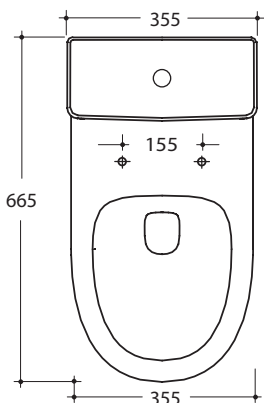

Q

Back to Wall Toilet Suite

Q001
Connector, soft close seat and fixings included

N. B. - S-trap connector supplied as standard

(Pan) 35kg, **(Seat)** 2kg, **(Cistern)** 16kg

White

Set out S-trap 80-160

WELS 4-STAR RATING
Licence No. 433

4.4.0