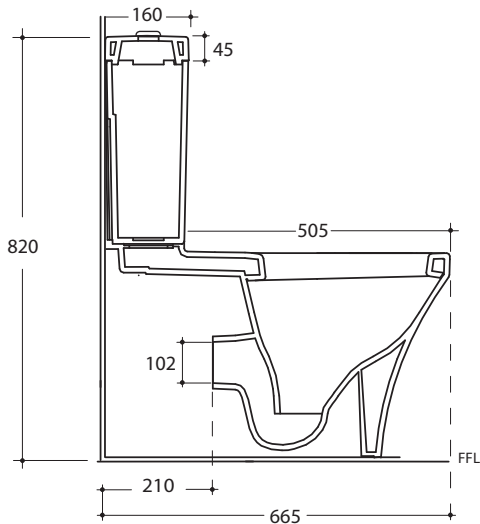

Q

Back to Wall Toilet Suite

Q001
Connector, soft close seat and fixings included

N. B. - S-trap connector supplied as standard

(Pan) 35kg, **(Seat)** 2kg, **(Cistern)** 16kg

White

Set out S-trap 80-160

WELS 4-STAR RATING
Licence No. 433

4.4.0