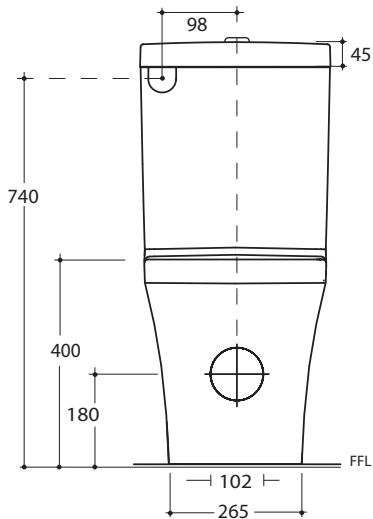

Q

Back to Wall Toilet Suite

Q001
Connector, soft close seat and fixings included

N. B. - S-trap connector supplied as standard

(Pan) 35kg, **(Seat)** 2kg, **(Cistern)** 16kg

White

Set out S-trap 80-160

WELS 4-STAR RATING
Licence No. 433

4.4.0