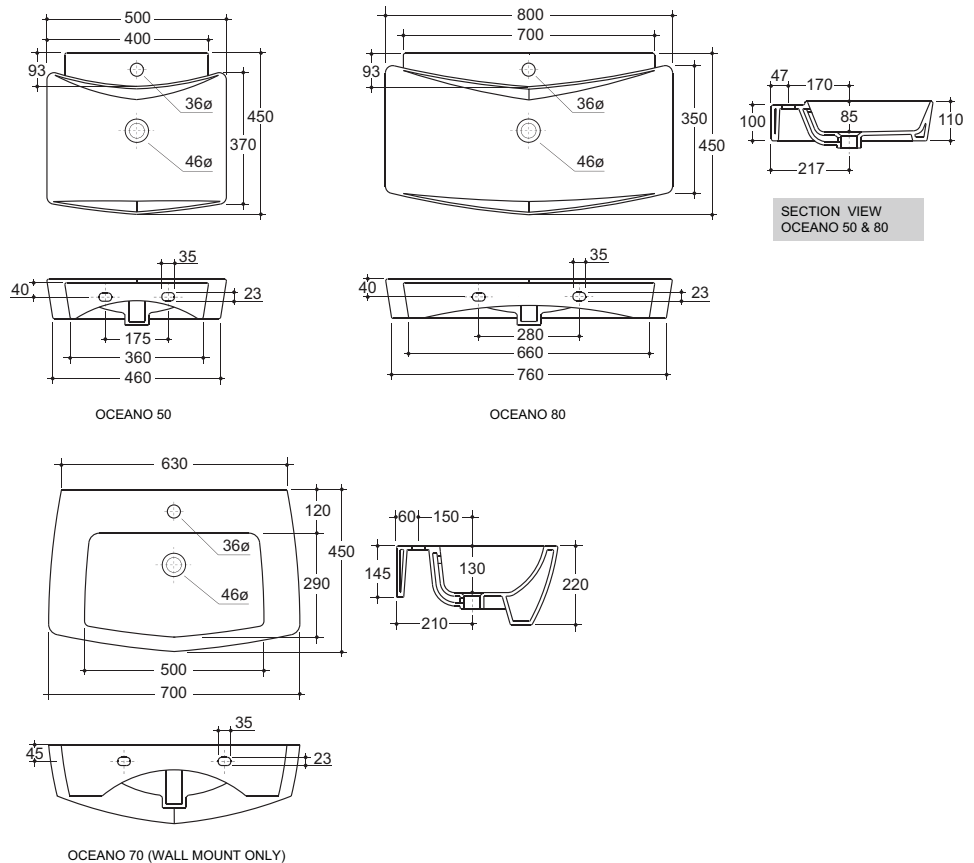

#### Oceano 50

NTH (30328/[W]0) by indent  
1TH (30328/[W]1)

#### Oceano 70 (wall mount only)

NTH (30329/[W]0) by indent  
1TH (30329/[W]1)

#### Oceano 80

NTH (30330/[W]0) by indent  
1TH (30330/[W]1)

**N.B.** - Use [W] in code for wall basin orders only, to include wall fixing bolts

32mm overflow plug and waste not included

Not glazed at rear

White

**Note:** All dimensions are in millimetres and are subject to normal manufacturing variances. Studio Bagno Pty Ltd reserves the right to vary specifications at any time without notice. **Date created:** 18/04/08. **P:** + 61 2 9316 5588 **F:** + 61 2 9316 4411 **E:** info@studiobagno.com.au **W:** www.studiobagno.com.au