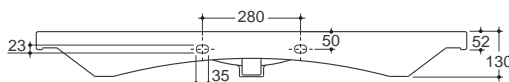

Play 105, 125

Bench/Wall

Play 105

NTH (30115/[W]0) by indent
1TH (30115/[W]1)

Play 125

NTH (30108/[W]0) by indent
1TH (30108/[W]1)

N.B. - Use [W] in code for wall
basin orders only, to include wall
fixing bolts

32mm overflow plug and
waste not included

(105) 27kg, **(125)** 30kg

White, Colour*

*Colours available by indent at a 30%
premium. Please enquire about colour range
available.

PLAY 125