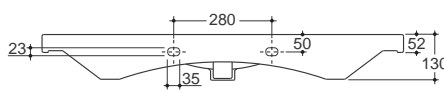

PLAY 105

PLAY 125

Play 105, 125

Bench/Wall

Play 105

NTH (30115/[W]0) by indent
1TH (30115/[W]1)

Play 125

NTH (30108/[W]0) by indent
1TH (30108/[W]1)

N.B. - Use [W] in code for wall
basin orders only, to include wall
fixing bolts

32mm overflow plug and
waste not included

(105) 27kg, **(125)** 30kg

White, Colour*

*Colours available by indent at a 30%
premium. Please enquire about colour range
available.