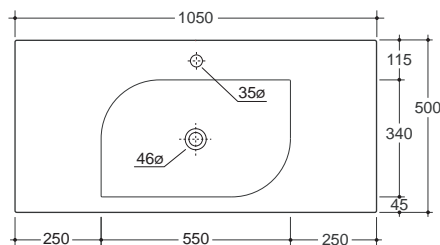

PLAY 105

PLAY 125

Play 105, 125

Bench/Wall

Play 105

NTH (30115/[W]0) by indent
1TH (30115/[W]1)

Play 125

NTH (30108/[W]0) by indent
1TH (30108/[W]1)

N.B. - Use [W] in code for wall
basin orders only, to include wall
fixing bolts

32mm overflow plug and
waste not included

(105) 27kg, **(125)** 30kg

White, Colour*

*Colours available by indent at a 30%
premium. Please enquire about colour range
available.