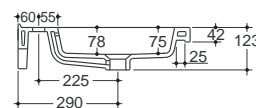

Play 105, 125

Bench/Wall

Play 105

NTH (30115/[W]0) by indent
1TH (30115/[W]1)

Play 125

NTH (30108/[W]0) by indent
1TH (30108/[W]1)

N.B. - Use [W] in code for wall
basin orders only, to include wall
fixing bolts

32mm overflow plug and
waste not included

(105) 27kg, **(125)** 30kg

White, Colour*

*Colours available by indent at a 30%
premium. Please enquire about colour range
available.

PLAY 105

PLAY 125