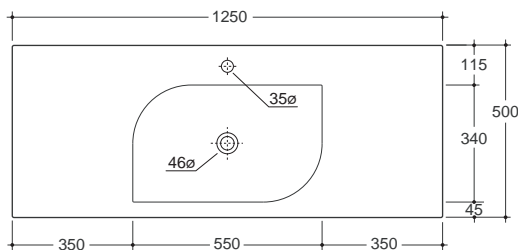

Play 105, 125

Bench/Wall

Play 105

NTH (30115/[W]0) by indent
1TH (30115/[W]1)

Play 125

NTH (30108/[W]0) by indent
1TH (30108/[W]1)

N.B. - Use [W] in code for wall
basin orders only, to include wall
fixing bolts

32mm overflow plug and
waste not included

(105) 27kg, **(125)** 30kg

White, Colour*

*Colours available by indent at a 30%
premium. Please enquire about colour range
available.

PLAY 105