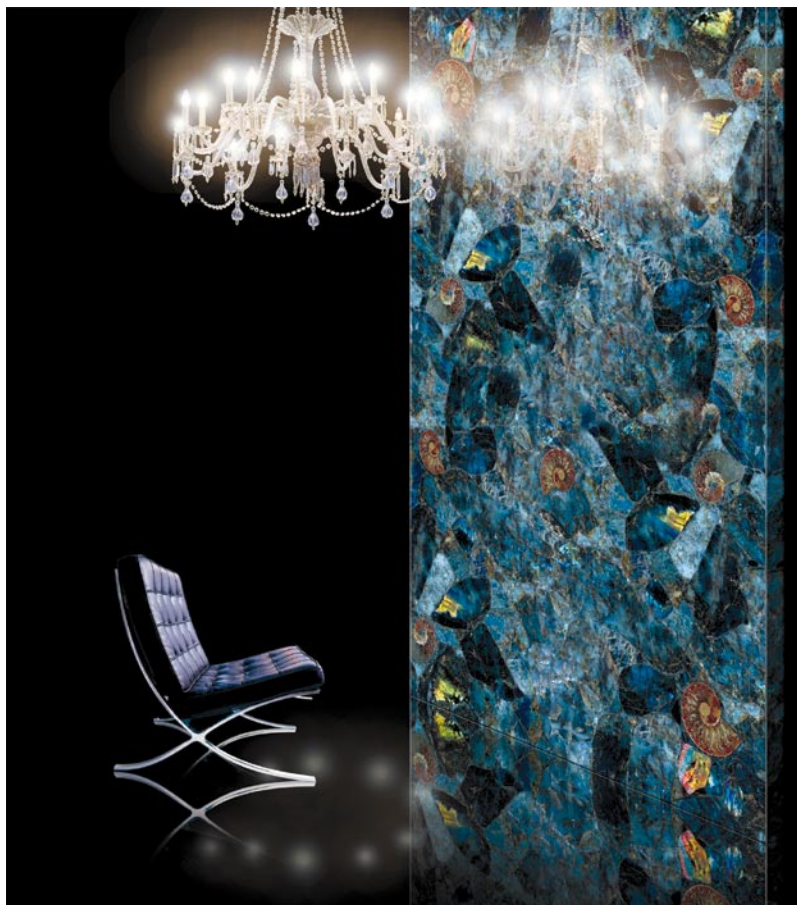

Super Zula

This summer, a revolutionary Australian-designed seat-bed from Zula provides the ultimate in relaxation. Unique and innovative, it comprises two separate pieces – a seat-bed and a stainless steel frame which hangs on a strong hook. In Sunbrella® fabric, resistant to sun, rain, salt, wind and pollutants, the seat-bed rotates almost 360°, enabling you to swivel with the movement of the sun. The ergonomic design offers comfort and relaxation, allowing a gentle rocking, bouncing, swinging or tilting motion, or the sensation of weightless floating when still. Designed for the residential, resort and spa markets, the product is available in 10 standard colours, with the option to customise with branding.

Zula
(61 2) 9262 7111, reuven@zula.com.au

Semi-Precious

Introduced last year, the Semi-Precious Collection from Amalgamated Marble gives interiors much more than sentimental value. Available in full format slabs and tiles, the range uses the timeless beauty of semi-precious stones such as Lapis Lazuli, Amethyst, Jasper and Agate, creating an effect more like a natural work of art rather than an ordinary finish. Amalgamated Marble are direct importers of marble, onyx, granite, travertine, limestone and slate sourced from around the world and are consolidating their comprehensive product range with the Semi-Precious Collection.